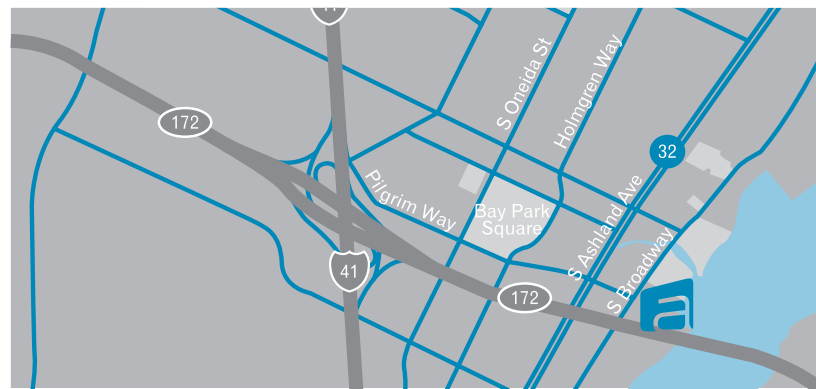

Operated by GF Hotels & Resorts under license from Marriott International, Inc., or one of its affiliates.

©2022 Marriott International, Inc. All Rights Reserved. Preferred Guest, SPG, Aloft and their logos are the trademarks of Marriott International, Inc., or its affiliates. For full terms and conditions, visit marriott.com/grbal.