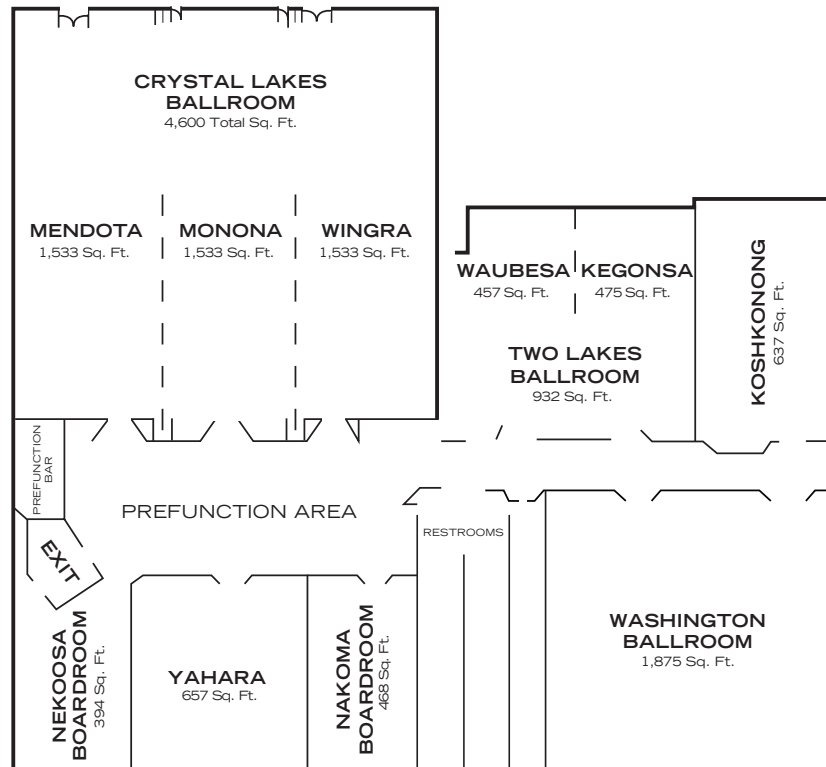

Room	Dimensions (Feet)	Sq. Ft.	Ceiling Height	Reception	Classroom	Rounds of 8	U-Shape	Theater	Crescent Rounds of 6	Hollow Square	Conference Style
Crystal Lakes Ballroom	83' x 55'	4,600	12	450	189	300	–	450	168	–	–
Mendota	55' x 27'	1,533	12	90	63	72	33	90	60	39	–
Monona	55' x 27'	1,533	12	90	63	72	33	90	60	39	–
Wingra	55' x 27'	1,533	12	90	63	72	33	90	60	39	–
Two Lakes Ballroom	39' x 23'	932	10	90	54	65	27	90	54	36	27
Waubesa	19' x 23'	457	10	36	15	24	15	40	18	21	15
Kegonsa	20' x 23'	475	10	36	15	24	15	40	18	21	15
Washington Ballroom	49' x 38'	1,875	12	80	60	80	40	80	–	50	–
Nakoma Boardroom	18' x 26'	468	8	–	–	–	–	–	–	–	10
Nekoosa Boardroom	18' x 21'	394	8	–	–	–	–	–	–	–	12
Koshkonong	24' x 26'	637	8	45	33	36	14	54	30	21	20
Yahara	27' x 24'	657	8	45	33	36	14	54	30	21	20

FACILITIES

- 9,563 square feet of meeting and event space in 11 rooms
- Space is easily configured to accommodate groups of all sizes
- Executive boardrooms with 65" LCD monitors and blackout drapes
- High-speed internet access
- Complete audio visual services
- Premier catering service with different packages to fit every budget

doubletreemadisoneast.com

DoubleTree by Hilton Madison East

4402 East Washington Avenue, Madison WI 53704 | Tel: (608) 244-4703 | DoubleTreeEvents@ncghotels.com