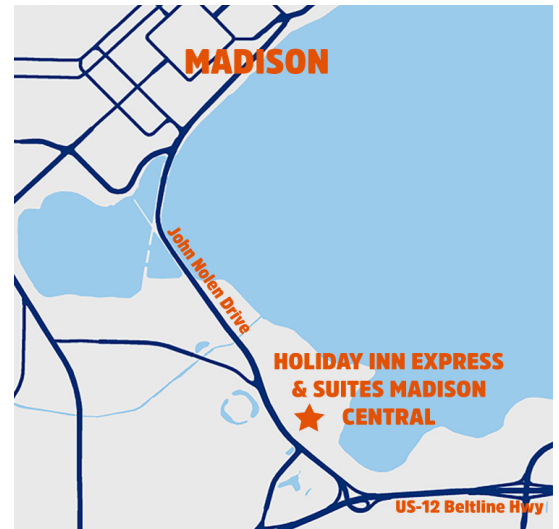

The Right Stuff, Right Here

- **FREE, Hot Express Start® breakfast bar** featuring both hearty and healthy favorites like our smart, one-touch pancake machine, Smart Roast® coffee, cinnamon rolls, bacon and eggs, Greek yogurt, fresh fruit and more
- **24/7 Market** with snacks and drinks available for purchase
- **In-room microwave, refrigerator and KEURIG® coffee maker** for in-room convenience
- **24-hour Fitness Center**
- **Heated Salt-Water Indoor Pool**
- **FREE High-Speed Internet**
- **Clean, contemporary, smart design** in our lobby, public areas and guest rooms
- **A mix of electric outlets and USB ports** next to the bed and at the desk to stay connected
- **Complimentary Parking and Shuttle Service**
- **Outdoor Fire-Pit and Patio**
- **Manager's Reception Mon-Thur 5p-7p**