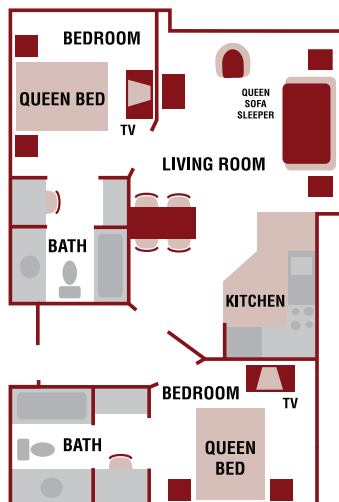

SUITE LAYOUTS

STUDIO SUITE with Two Queen Beds

Room features include refrigerator, microwave, coffee maker, hair dryer, iron, ironing board and a flatscreen HDTV

- 419 Square Feet
- Living/Sitting Area
- Bedroom Area
- Bath

STUDIO SUITE with One King Bed

Room features include refrigerator, microwave, coffee maker, hair dryer, iron, ironing board and a flatscreen HDTV

- 350 Square Feet
- Living Area
- Bedroom Area
- Bath

Clarion Suites at the Alliant Energy Center

Room features include full kitchen, microwave oven, burner-top, full-size refrigerator, dish washer, cook ware and tableware for four, coffee maker, hair dryer, iron, ironing board and a flatscreen HDTV

- 424 Square Feet
- Living Room
- Private Bedroom
- Bath

EXECUTIVE SUITE

Room features include full kitchen, microwave oven, burner-top, full-size refrigerator, dish washer, cook ware and tableware for four, coffee maker, hair dryer, iron, ironing board and a flatscreen HDTV