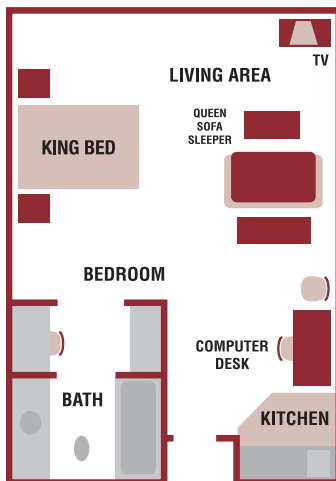

SUITE LAYOUTS

STUDIO SUITE with Two Queen Beds

Room features include refrigerator, microwave, coffee maker, hair dryer, iron, ironing board and a flatscreen HDTV

- 419 Square Feet
- Living/Sitting Area
- Bedroom Area
- Bath

STUDIO SUITE with One King Bed

Room features include refrigerator, microwave, coffee maker, hair dryer, iron, ironing board and a flatscreen HDTV

- 350 Square Feet
- Living Area
- Bedroom Area
- Bath

Clarion Suites at the Alliant Energy Center

Room features include full kitchen, microwave oven, burner-top, full-size refrigerator, dish washer, cook ware and tableware for four, coffee maker, hair dryer, iron, ironing board and a flatscreen HDTV

- 625 Square Feet
- Living Room
- Private Bedroom
- Bathroom

STANDARD ROOM

- 212 Square Feet
- Bedroom and Bathroom
- Flatscreen HDTV

Clarion Suites at the Alliant Energy Center

2110 Rimrock Road

Madison, WI 53713