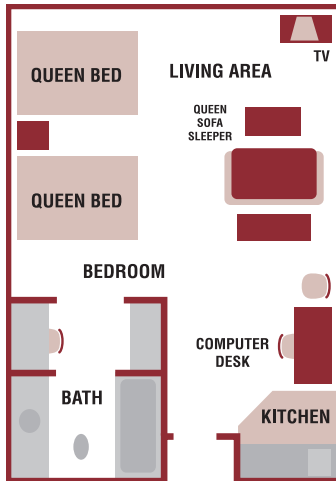

SUITE LAYOUTS

STUDIO SUITE with Two Queen Beds

Room features include refrigerator, microwave, coffee maker, hair dryer, iron, ironing board and a flatscreen HDTV

- 419 Square Feet
- Living/Sitting Area
- Bedroom Area
- Bath

STUDIO SUITE with One King Bed

Room features include refrigerator, microwave, coffee maker, hair dryer, iron, ironing board and a flatscreen HDTV

- 350 Square Feet
- Living Area
- Bedroom Area
- Bath

Clarion Suites at the Alliant Energy Center

Room features include full kitchen, microwave oven, burner-top, full-size refrigerator, dish washer, cook ware and tableware for four, coffee maker, hair dryer, iron, ironing board and a flatscreen HDTV

- 625 Square Feet
- Living Room
- Private Bedroom
- Bathroom

STANDARD ROOM

- 212 Square Feet
- Bedroom and Bathroom
- Flatscreen HDTV

Clarion Suites at the Alliant Energy Center

2110 Rimrock Road

Madison, WI 53713