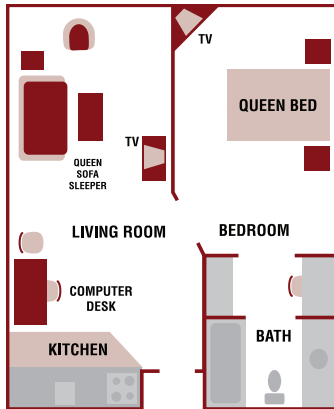

SUITE LAYOUTS

ONE BEDROOM SUITE

Room features include full kitchen, microwave oven, burner-top, full-size refrigerator, dish washer, cook ware and tableware for four, coffee maker, hair dryer, iron, ironing board and a flatscreen HDTV

- 424 Square Feet
- Living Room
- Private Bedroom
- Bath