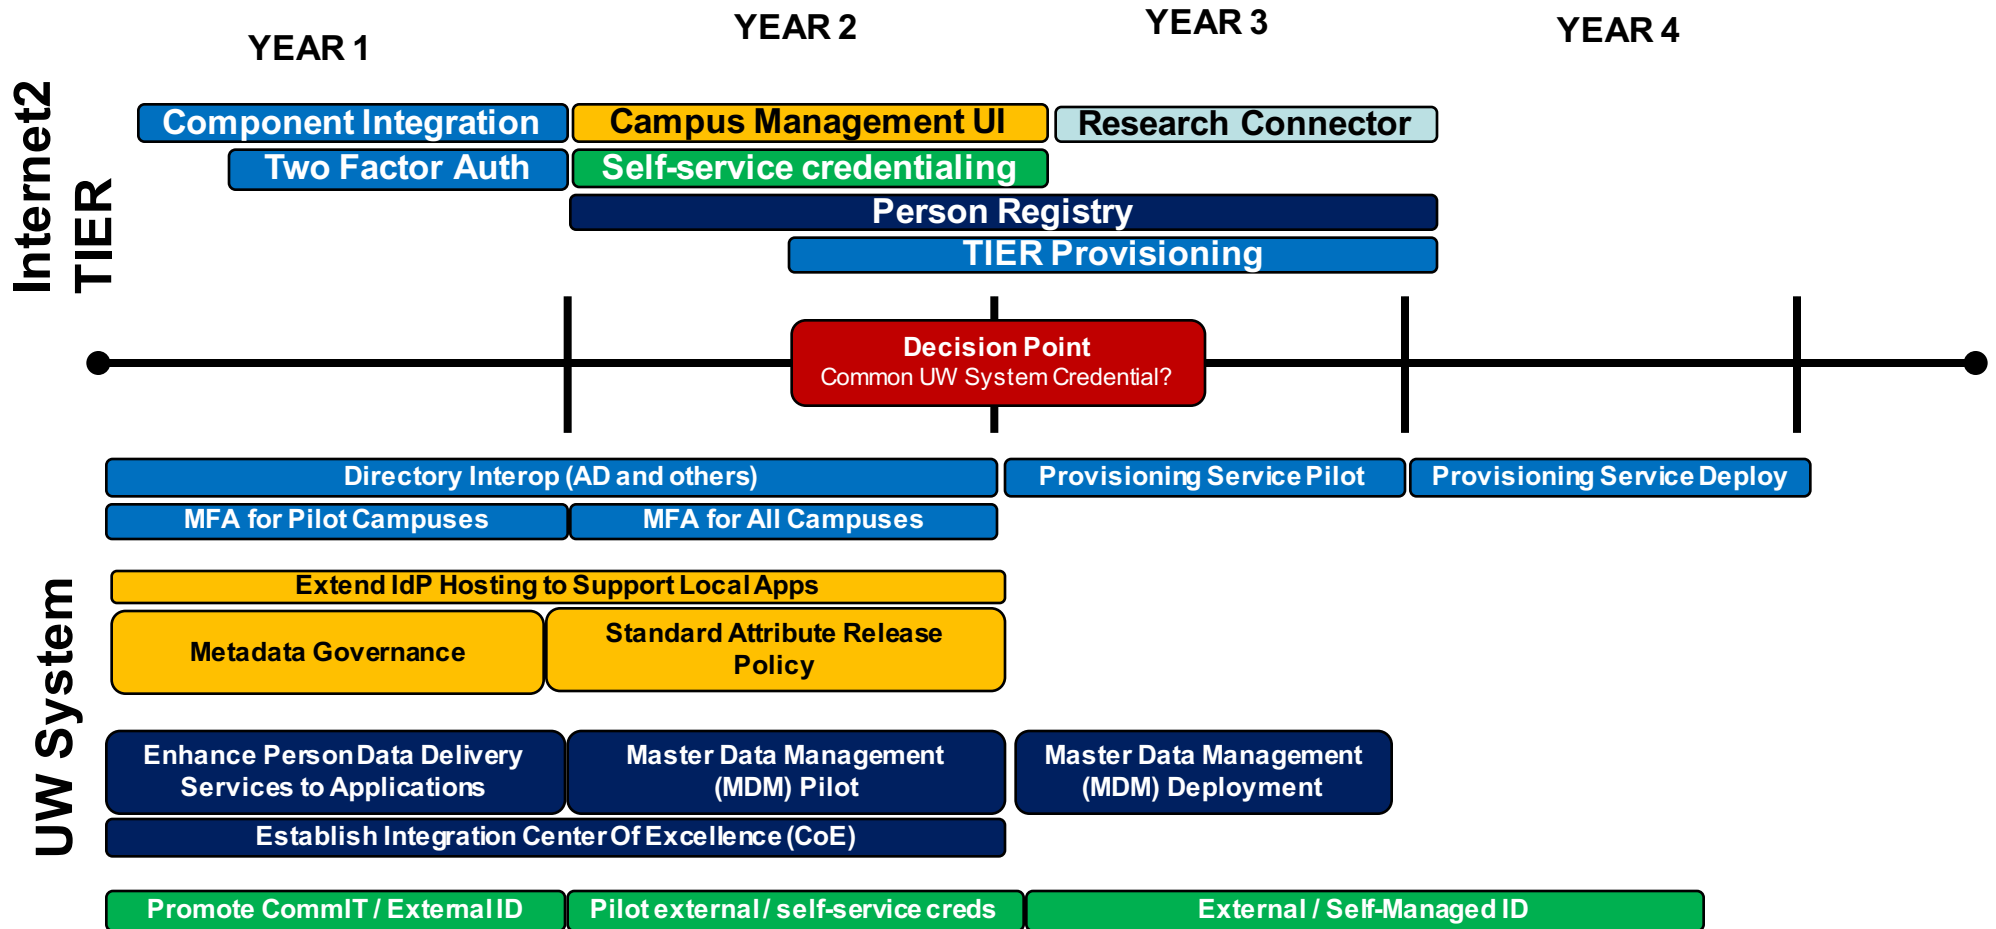

UW System IAM Proposed Interoperability Roadmap

Key Development Areas

- Improving directory and authentication interoperability between campuses
- Leveraging the Wisconsin Identity Federation
- Advancing the state of application integration in the UW System
- Bridging identity with the outside world